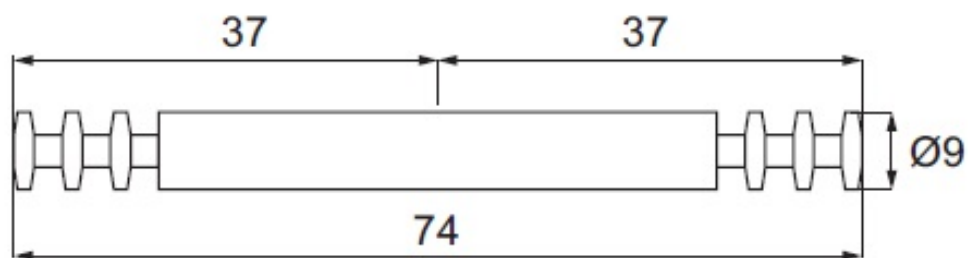

PRODUCT SHEET

Description:

Steel Dowel Double 74mm, F/Mamut Con, Drill Distance 88-96mm

Item number:

11.03.448-0

Units	Box	Carton	HS Code	Barcode
Pcs.		250	7318190090	 5704866445122

SISO A/S

Mileparken 11
DK-2740 Skovlunde
Denmark
VAT: DK 24786013