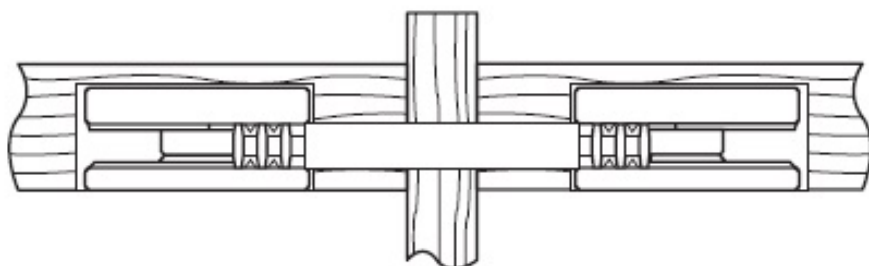

PRODUCT SHEET

Description:

Steel Dowel Double 74mm, F/Mamut Con, Drill Distance 88-96mm

Item number:

11.03.448-0

Units	Box	Carton	HS Code	Barcode
Pcs.		250	7318190090	 5704866445122

SISO A/S

Mileparken 11
DK-2740 Skovlunde
Denmark
VAT: DK 24786013